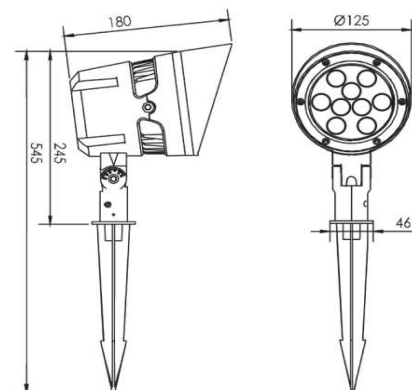

Remarks:-

Address: Plot #7 Saroorpur-Nangla Industrial Area,Ballabgarh-Sohna Road,Faridabad-121005

Email: info@sovitron.com